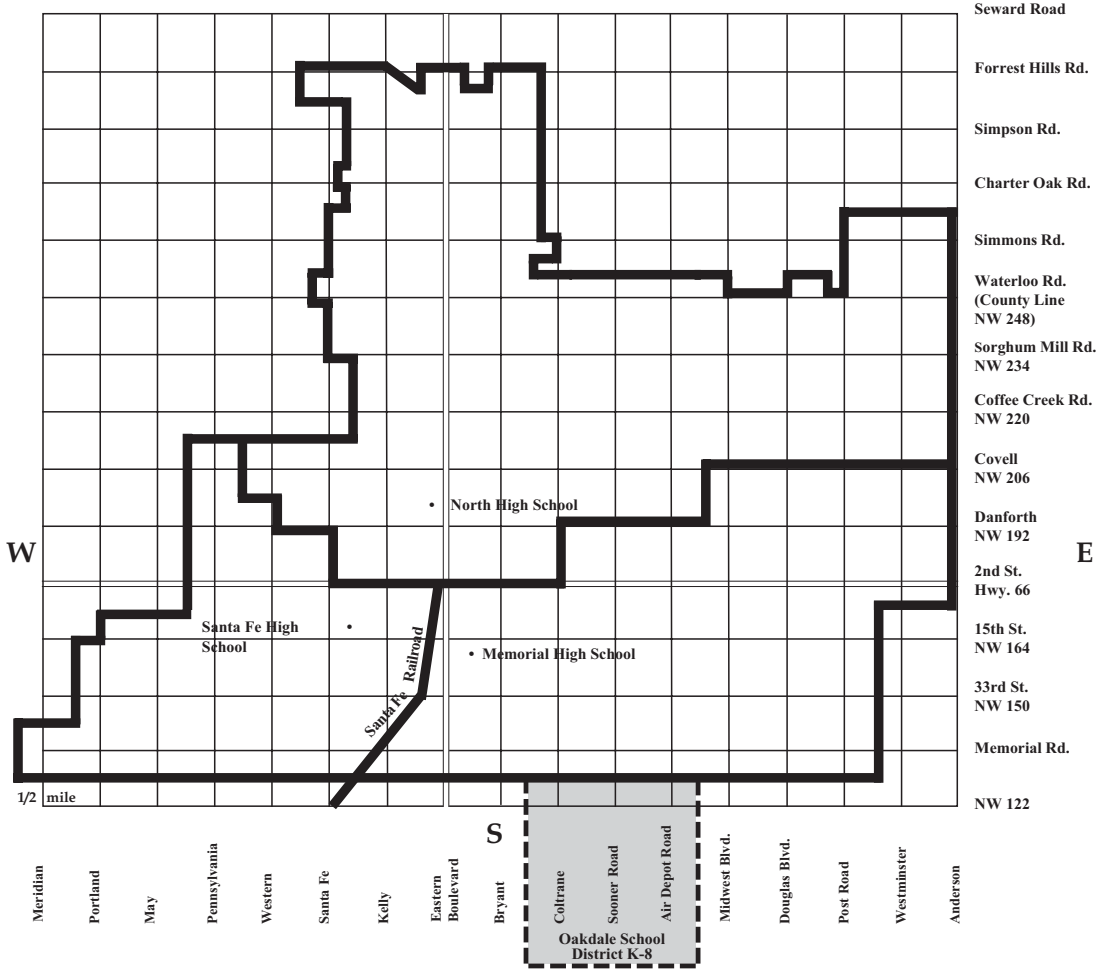

High School Boundaries

HIGH SCHOOLS

Memorial	1000 E. 15th	73013
North	215 W. Danforth	73003
Santa Fe	1901 W. 15th	73013

***Oakdale students in grades 9-12 will be provided transportation to Edmond School and will attend Memorial High School.**